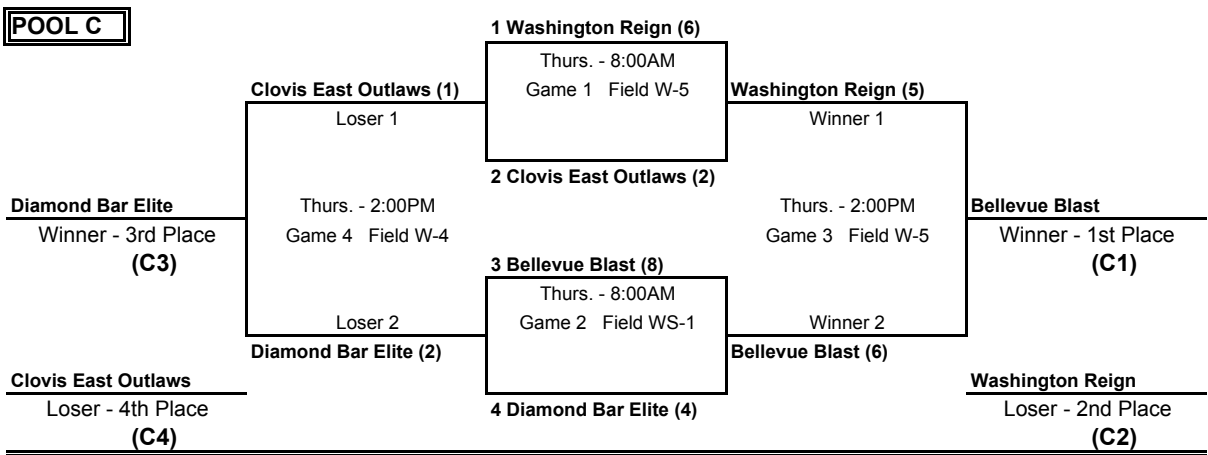

**16U B WESTERN NATIONAL CHAMPIONSHIP
POOL PLAY
Thursday, Aug. 2nd & Friday, Aug. 3rd 2007**

Legend: W - Wallace Marine Park
WS - West Salem HS

POOL A

POOL B

POOL C

POOL D

POOL E

POOL F