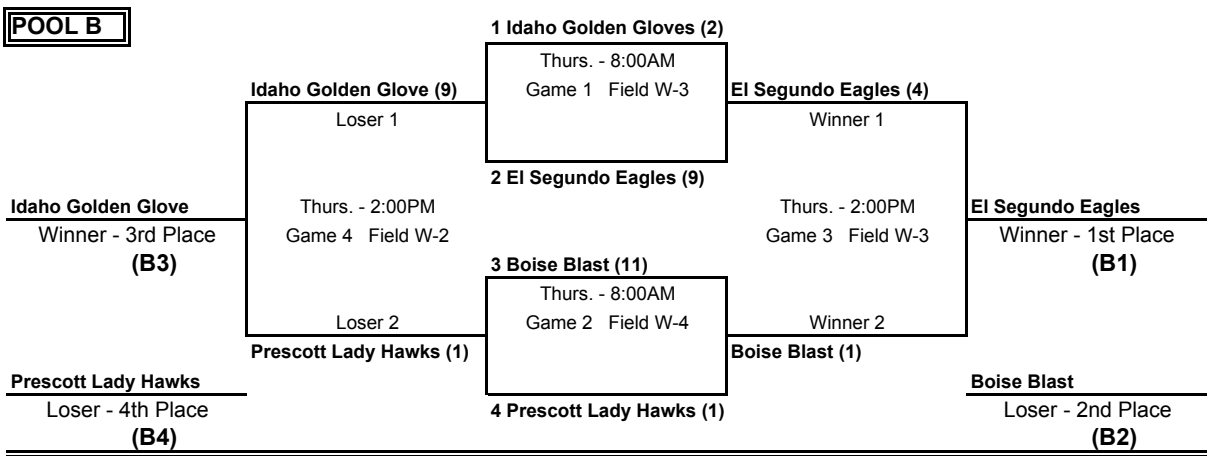

**16U B WESTERN NATIONAL CHAMPIONSHIP
POOL PLAY
Thursday, Aug. 2nd & Friday, Aug. 3rd 2007**

Legend: W - Wallace Marine Park
WS - West Salem HS

POOL A

POOL B

POOL C

POOL D

POOL E

POOL F