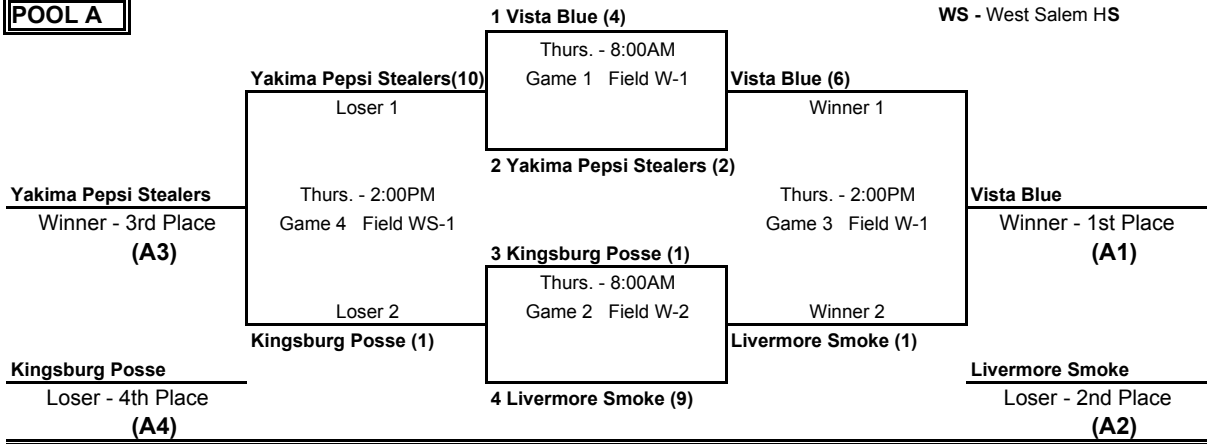

**16U B WESTERN NATIONAL CHAMPIONSHIP
POOL PLAY
Thursday, Aug. 2nd & Friday, Aug. 3rd 2007**

Legend: W - Wallace Marine Park
WS - West Salem HS

POOL A

POOL B

POOL C

POOL D

POOL E

POOL F