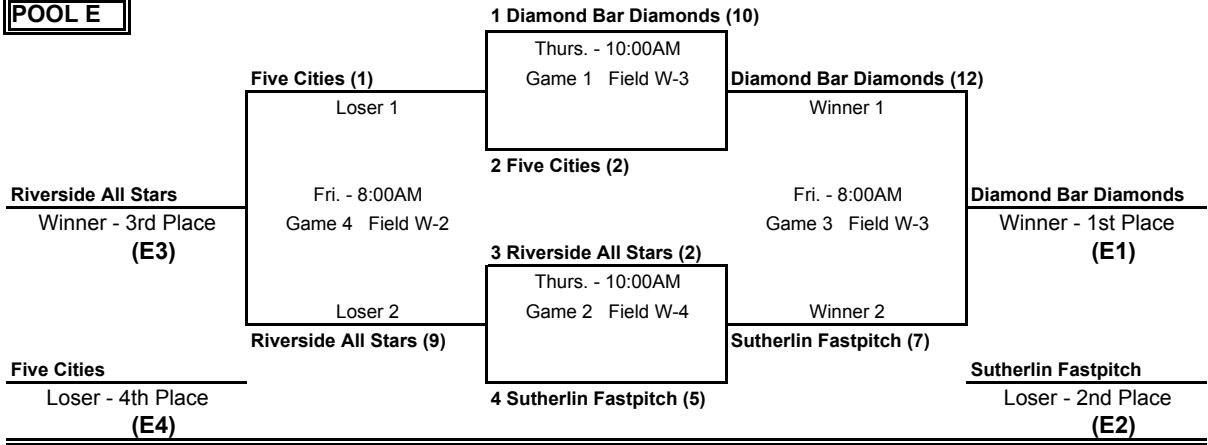

**16U B WESTERN NATIONAL CHAMPIONSHIP
POOL PLAY
Thursday, Aug. 2nd & Friday, Aug. 3rd 2007**

Legend: W - Wallace Marine Park
WS - West Salem HS

POOL A

POOL B

POOL C

POOL D

POOL E

POOL F